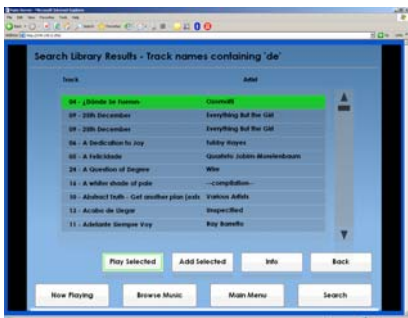

NS01 Specifications

AUDIO OUTPUTS			
Line Output	2V RMS <50 ohms		
Digital	Coax SP/DIF 75ohm 32,44.1,48, 88.2, 96kHz sample rates supported. All otherformats converted to 44.1kHz.		
	Toslink		
CONTROL			
TV Output Interface	S Video, Composite, VGA. NTSC or PAL Mouse Keyboard USB X-Y touchscreen		
		POWER	
		Supply Voltage	230/115V AC
		Power Consumption	95VA
CONTROL INPUTS			
Ethernet	StreamNet compatible	PHYSICAL	
IR	Front Panel Receiver Rear Panel 3.5mm	Dimensions	87 x 433 x 314 (H x W x D)
		Weight	
EIM	DigilinX Compatible RJ45	Shipping Dimensions	
RS232	Standard 9 pin serial	Shipping weight