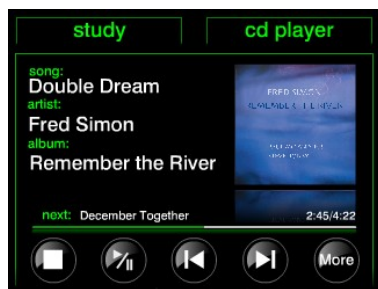

NaimNet User Interface

Independent music selection and control of up to 6 streams is provided by the standard NaimNet interface. Quick and responsive, a host of advanced search functions are supported with display of album art.

A web based version of the TV interface is available simply by browsing to the IP address of the Music Server.

PC Client Interface

A very informative interface available on any Networked PC (not MAC at present). This uses an explorer type of presentation to display the database contents, as well as playable music on other machines or PCs on the same network. This interface can be used to modify or overwrite database album or track details and create playlists, and is available independent of whatever the Music Server is currently playing. This interface exposes the full detail of the music database at an album or track level.

NaimNet Server PC Client

Supplied with the NS01 is a powerful application that runs on a network PC to fully explore the sophisticated music database and to control the local audio player.

This is the most convenient interface to expose very minute detail of either an album or individual track, as well as building playlists. The PC Client interface is also ideal for managing recorded music database edits.