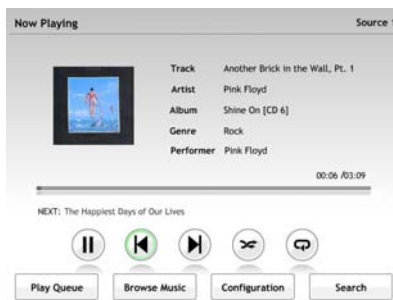

NS01 Specifications

AUDIO OUTPUTS			
Line Output	2V RMS <50 ohms		
Digital	Coax SP/DIF 75ohm 32,44.1,48, 88.2, 96kHz sample rates supported. All otherformats converted to 44.1kHz.		
	Toslink		
CONTROL			
TV Output Interface	S Video, Composite, VGA. NTSC or PAL Mouse Keyboard USB X-Y touchscreen		
		POWER	
		Supply Voltage	230/115V AC
		Power Consumption	95VA
CONTROL INPUTS			
Ethernet	StreamNet compatible	PHYSICAL	
IR	Front Panel Receiver Rear Panel 3.5mm	Dimensions	87 x 433 x 314 (H x W x D)
		Weight	
EIM	DigilinX Compatible RJ45	Shipping Dimensions	
RS232	Standard 9 pin serial	Shipping weight