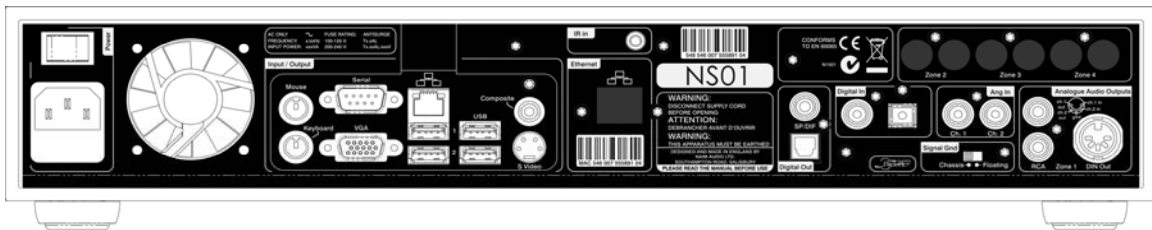

NS01 Specifications

AUDIO OUTPUTS			
Line Output	2V RMS <50 ohms		
Digital	Coax SP/DIF 75ohm 32,44.1,48, 88.2, 96kHz sample rates supported. All otherformats converted to 44.1kHz.		
	Toslink		
CONTROL			
TV Output Interface	S Video, Composite, VGA. NTSC or PAL Mouse Keyboard USB X-Y touchscreen		
		POWER	
		Supply Voltage	230/115V AC
		Power Consumption	95VA
CONTROL INPUTS			
Ethernet	StreamNet compatible	PHYSICAL	
IR	Front Panel Receiver Rear Panel 3.5mm	Dimensions	87 x 433 x 314 (H x W x D)
		Weight	
EIM	DigilinX Compatible RJ45	Shipping Dimensions	
RS232	Standard 9 pin serial	Shipping weight